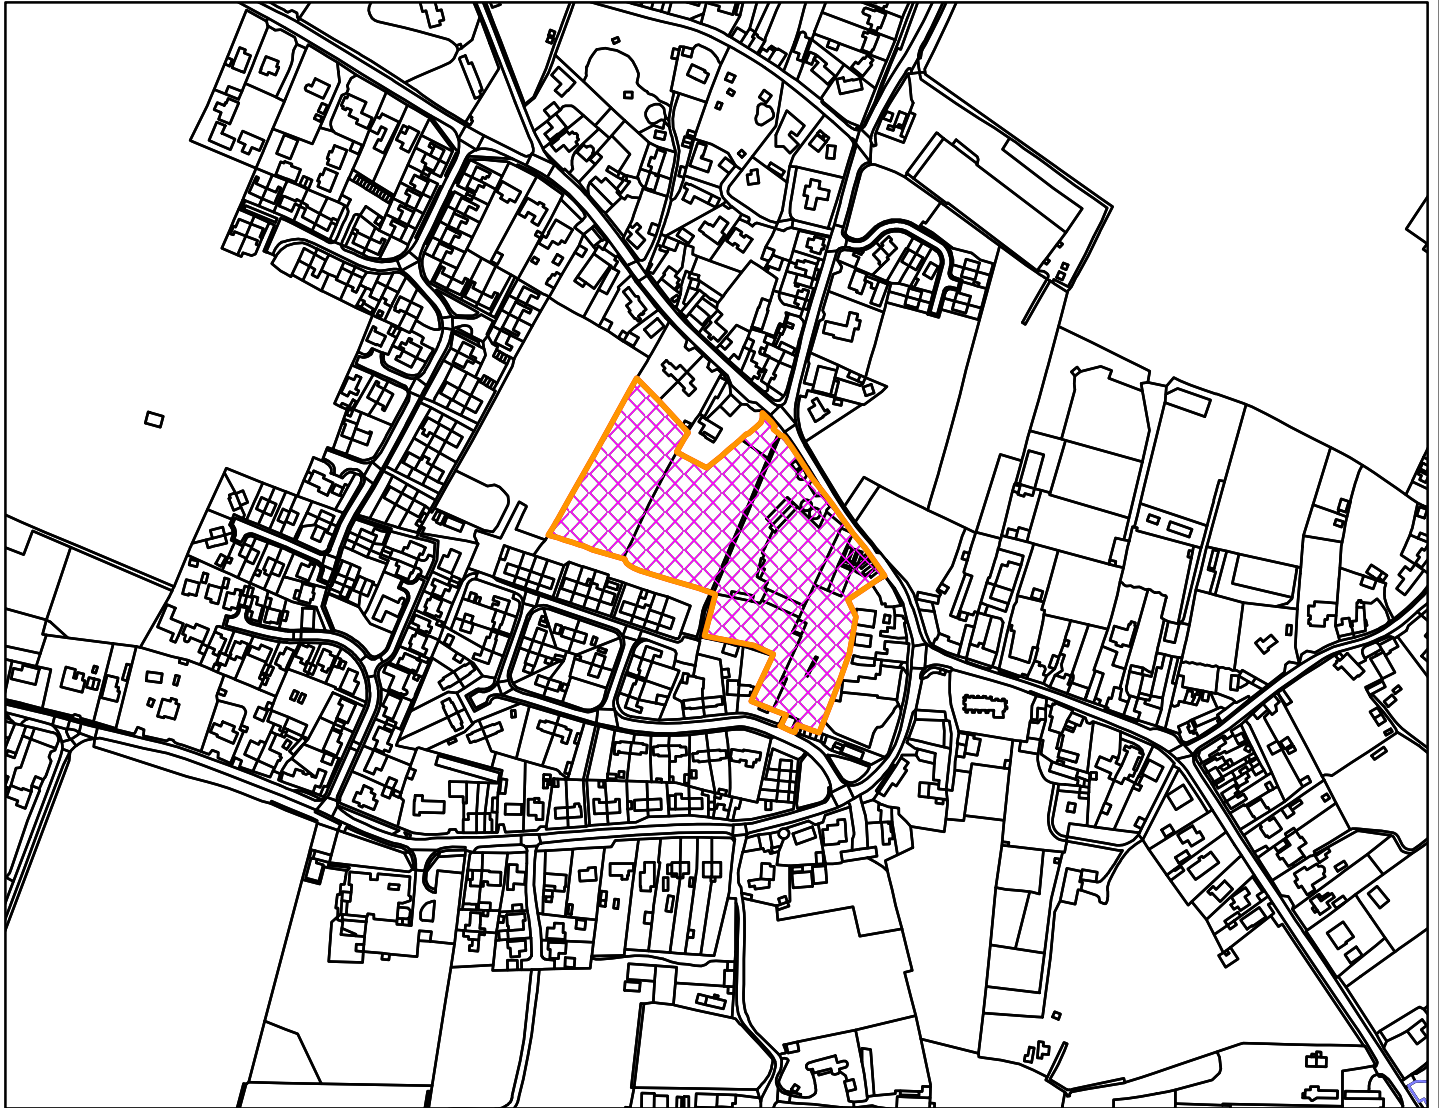

23/00177/RMM

Borough Council of
**King's Lynn &
West Norfolk**

Land on the South West side of Lynn Road Stoke Ferry PE33 9SW

Legend

Scale: 1:5,000

Reproduced from the Ordnance Survey map with permission of the Controller of His Majesty's Stationery Office © Crown Copyright 2023.

Unauthorised reproduction infringes Crown Copyright and may lead to prosecution or civil proceedings.

Organisation	BCKLWN
Department	Department
Comments	
Date	21/02/2024
MSA Number	0100024314